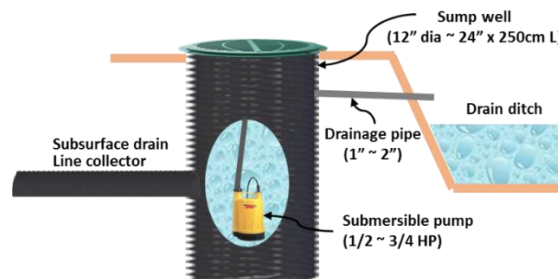

Underground drainage pumping well-Specifications

Pump Well	Dia	Length	Manhole Cover
Drainage Mesh Pipe Well	10"	2.5m	Plastic manhole Cover
	12"	2.5m	Plastic manhole Cover
	16"	2.5m	Plastic manhole Cover
HDPE Winding Well	300mm	2.5m	Plastic manhole Cover
	400mm	2.5m	Plastic manhole Cover
	500mm	2.5m	Grille manhole cover
	600mm	2.5m	Grille manhole cover
HDPE Spiral Well	300mm	2.5m	Plastic manhole Cover
	400mm	2.5m	Plastic manhole Cover
	500mm	2.5m	Grille manhole cover
	600mm	2.5m	Grille manhole cover