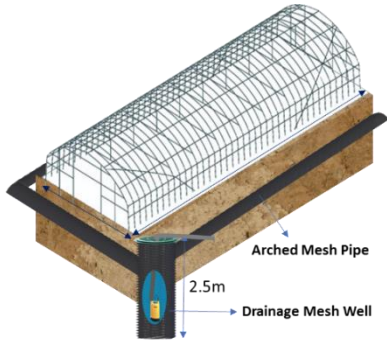

## AMP-Arched Mesh Pipe Drainage System Lower Groundwater Level Specifications

### AMP-Arched Mesh Pipe Specifications

### AMP-Arched Mesh Pipe straight connector specifications

AMP-Arched Mesh Pipe		ID*OD*H	Pitch	Length
Size	Code	±3.0%mm	±3.0%mm	m
2"	HPT-50A	50*62*54	11.5mm	5m
2½"	HPT-65A	63*76*70	12.5mm	5m
3"	HPT-75A	79*92*82	12.5mm	5m
4"	HPT-100A	96*114*94	12.5mm	5m
6"	HPT-150A	149*167*136	14.0mm	5m
8"	HPT-200A	193*216*170	14.5mm	5m
10"	HPT-250A	239*267*197	15.0mm	5m
12"	HPT-300A	290*318*223	15.5mm	5m

### Underground drainage pumping well-Specifications

Pump Well	Dia	Length	Manhole Cover
<b>Drainage Mesh Pipe Well</b>	10"	2.5m	Plastic manhole Cover
	12"	2.5m	Plastic manhole Cover
	16"	2.5m	Plastic manhole Cover
<b>HDPE Winding Well</b>	300mm	2.5m	Plastic manhole Cover
	400mm	2.5m	Plastic manhole Cover
	500mm	2.5m	Grille manhole cover
	600mm	2.5m	Grille manhole cover
<b>HDPE Spiral Well</b>	300mm	2.5m	Plastic manhole Cover
	400mm	2.5m	Plastic manhole Cover
	500mm	2.5m	Grille manhole cover
	600mm	2.5m	Grille manhole cover