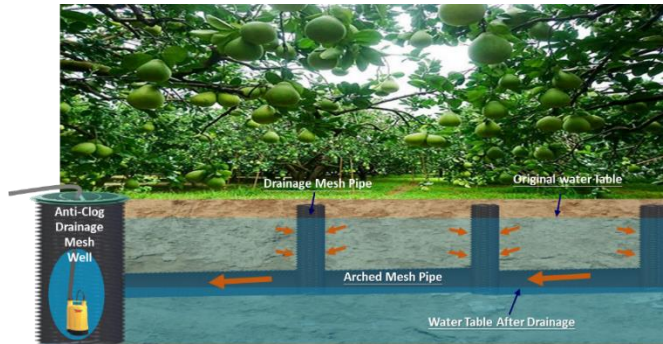

## AMP-Arched Mesh Pipe Drainage System Lower Groundwater Level Specifications