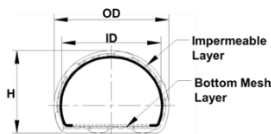

## AMP-Arched Mesh Pipe Drainage System Lower Groundwater Level Specifications

### AMP-Arched Mesh Pipe straight connector specifications

AMP-Arched Mesh Pipe		ID*OD*H	Pitch	Length
Size	Code	±3.0%mm	±3.0%mm	m
2"	HPT-50A	50*62*54	11.5mm	5m
2½"	HPT-65A	63*76*70	12.5mm	5m
3"	HPT-75A	79*92*82	12.5mm	5m
4"	HPT-100A	96*114*94	12.5mm	5m
6"	HPT-150A	149*167*136	14.0mm	5m
8"	HPT-200A	193*216*170	14.5mm	5m
10"	HPT-250A	239*267*197	15.0mm	5m
12"	HPT-300A	290*318*223	15.5mm	5m